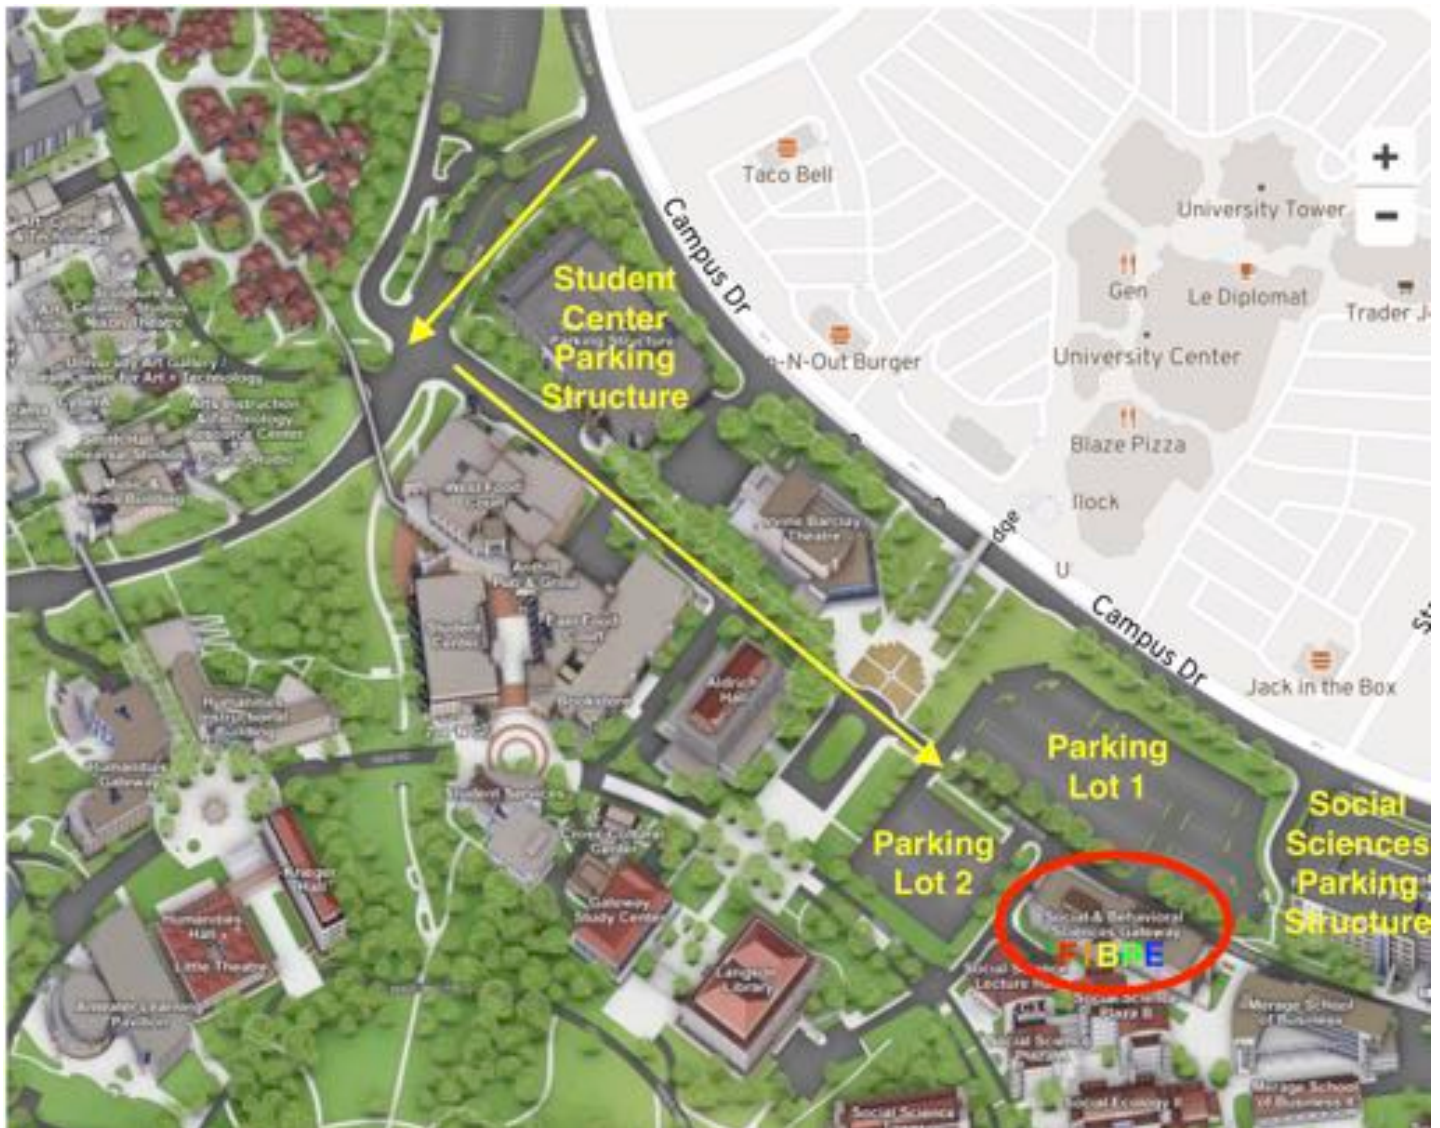

PARKING FOR FACILITY FOR IMAGING AND BRAIN RESEARCH

If you use Google Maps for directions, the destination is “Langson Library, Irvine, CA”. From **Campus Dr.**, turn onto **W. Peltason Dr.** and then make an immediate **left onto Pereira Dr.**

Parking options:

1. **Student Center Parking Structure:** Paid visitor parking
2. **Parking Lots 1&2:** Park in an **AR Reserved** spot and someone will bring you a parking permit.
3. **Social Sciences Parking Lot:** Paid visitor parking (enter from Campus Drive)

FIBRE Imaging Center is circled in **red** on the map.

PARKING LOT 1

FIBRE

PARKING LOT 2

FIBRE

FIBRE

FIBRE

FIBRE
IMAGING